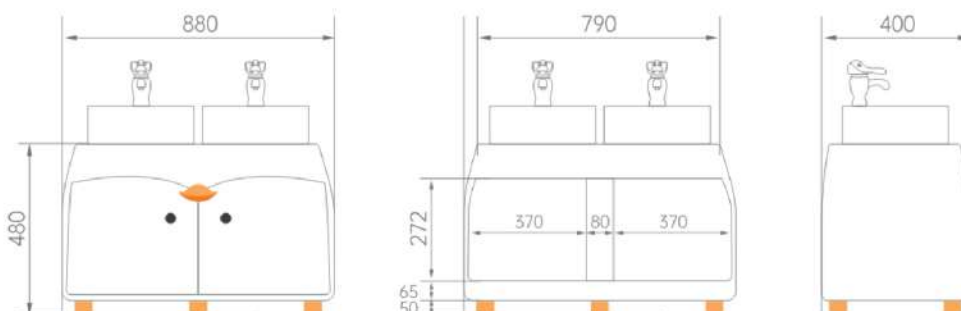

CERAMIC ANIMAL FAUCET

CARTOON MIRROR

ROUNDED SAFETY CORNERS

PENGUIN SERIES COUNTERTOP BASIN

BC-KID-008

Cabinet Size: 880 x 400 x 400 mm.

Basin Size 360 x 360 x 140 mm.

Suitable age: 3-10 years old

Material: PVC

Installation: Back-to-wall installation

CERAMIC ANIMAL FAUCET

SMART STORAGE SPACE

Penguin-Inspired Handles

MIX & MATCH

DIY Your Own Combination

MR-KID-111

Size: 400 x 12 x 390 mm.
 Suitable age: 3-10 years old
 Material: PP
 Shape: Hexagonal
 Available Colors: Green /Blue /Yellow /
 Orange /Pink/White

MR-KID-112

Size: 400 x 12 x 390 mm.
 Suitable age: 3-10 years old
 Material: PP
 Shape: Apple
 Available Colors: Green /Blue /Yellow /
 Orange /Pink /White

MR-KID-113

Size: 280 x 12 x 400 mm.
 Suitable age: 3-10 years old
 Material: PP
 Shape: Giraffe
 Available Colors: Green / Blue /Yellow /
 Orange/ Pink

MR-KID-114

Size: 465 x 12 x 465 mm.
 Suitable age: 3-10 years old
 Material: PP
 Shape: Flower
 Available Colors: Green / Blue /Yellow /
 Orange/ Pink