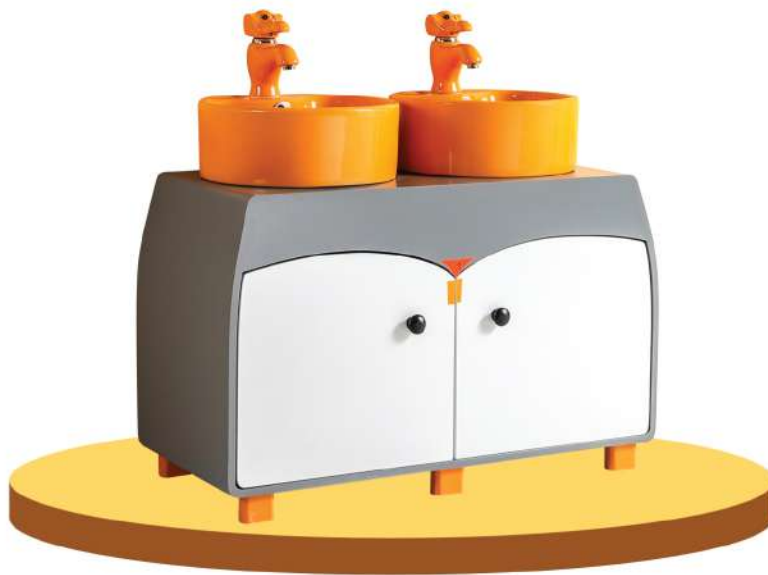

PENGUIN SERIES COUNTERTOP BASIN

BC-KID-008

Cabinet Size: 880 x 400 x 400 mm.

Basin Size 360 x 360 x 140 mm.

Suitable age: 3-10 years old

Material: PVC

Installation: Back-to-wall installation