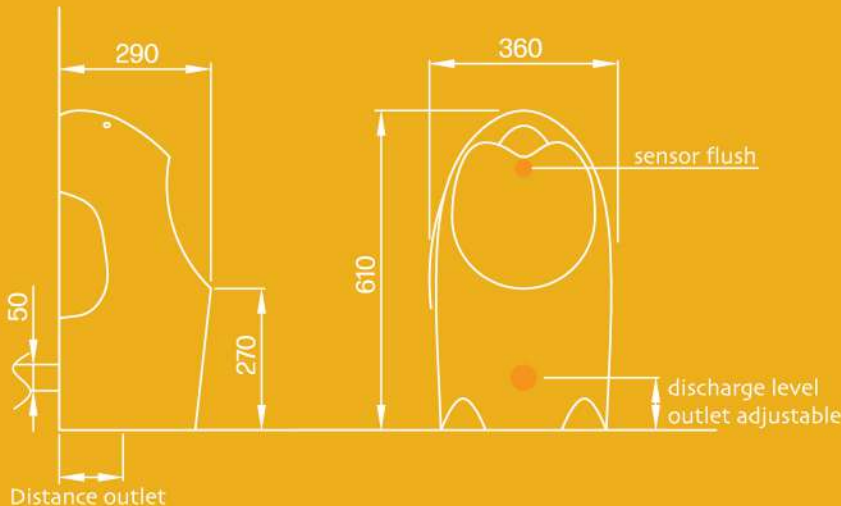

Size: 360 x 290 x 610 mm.

Suitable age: 3-10 years old

Material: Ceramic

Installation: Floor Mounted (large size)

Rough-in Distance: No Fixed Rough-in Required

AT-KID-330 CHILDREN'S URINAL Large size Integrated sensor urinal