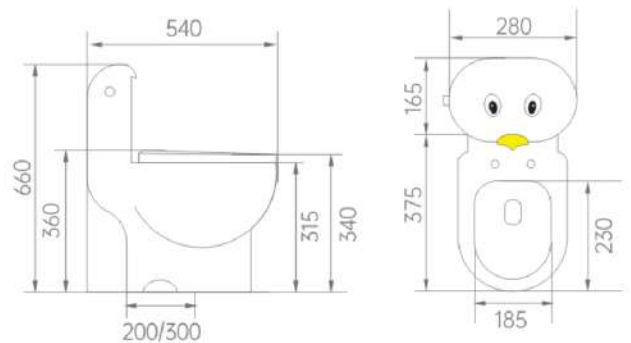

AT-KID-106

Size: 300 x 260 x 400 mm.
Suitable age: 3-10 years old
Material: Ceramic
Installation Type: Wall-Mounted
Drainage: Wall drainage 60 mm.

AT-KID-108

Size: 280 x 290 x 510 mm.
Suitable age: 3-10 years old
Material: Ceramic
Installation Type: Wall-Mounted
Drainage: Wall drainage 80 mm.
Floor drainage 65 mm.

AT-KID-107

Size: 280 x 220 x 420 mm.
Suitable age: 3-10 years old
Material: Ceramic
Installation Type: Wall-mounted
Drainage: Wall drainage 50 mm.

AT-KID-102

Size: 330 x 300 x 700 mm.
Suitable age: 3-10 years old
Material: Ceramic
Installation Type: Wall-mounted
Drainage: Wall drainage 90 mm.
Floor drainage 100 mm.

ORANGE

PEACH PINK

Size: 540 x 280 x 660 mm.
Suitable age: 3-10 years old
Material: Ceramic + PP cover seat
Flush Volume: 2L/4L
Installation: Against the wall
S-Trap Rough-in: 200/300 mm.

APPLE GREEN

BLUEBERRY BLUE

LEMON YELLOW

ORANGE

PEACH PINK

TF-OTWB-KID-324

Size: 360 x 120 x 360 mm.

Suitable age: 3-10 years old

Material: Ceramic

Installation: On top of the counter