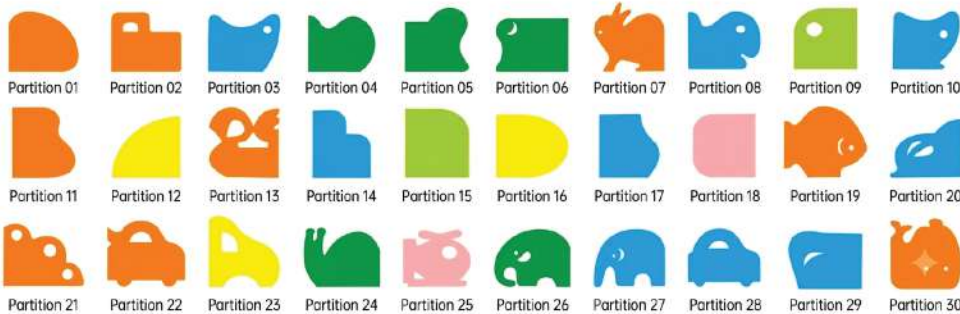

Universal Partition No. 1-30 (for Squat Toilets, Sitting Toilets, and Sinks)