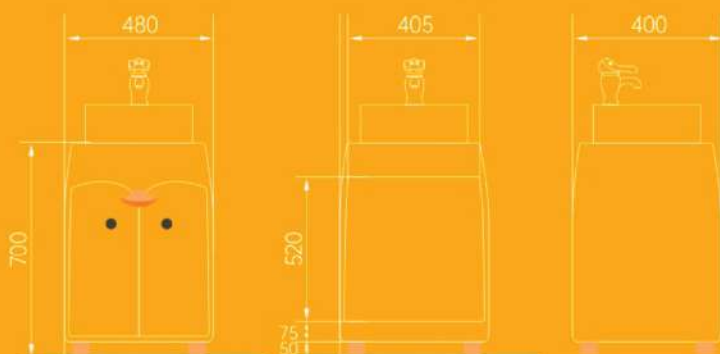

BC-KID-004

Size: 480 × 400 × 395 mm.
Material: PVC
Installation Type: Back-to-wall installation
Available Colors: White

BC-KID-005

Size: 1355 × 400 × 395 mm.
Material: PVC
Installation Type: Back-to-wall installation
Available Colors: White

BC-KID-006

Size: 640 × 400 × 400 mm.
Material: PVC
Installation Type: Back-to-wall installation
Available Colors: White

PENGUIN SERIES COUNTERTOP BASIN

BC-KID-007

Cabinet Size: 480 x 400 x 700 mm.
Basin Size 360 x 360 x 140 mm.
Suitable age: 3-10 years old
Material: PVC
Installation: Back-to-wall installation

CERAMIC ANIMAL FAUCET

CARTOON MIRROR

ROUNDED SAFETY CORNERS

PENGUIN SERIES COUNTERTOP BASIN

BC-KID-008

Cabinet Size: 880 x 400 x 400 mm.

Basin Size 360 x 360 x 140 mm.

Suitable age: 3-10 years old

Size: 400 x 12 x 390 mm.
 Suitable age: 3-10 years old
 Material: PP
 Shape: Hexagonal
 Available Colors: Green /Blue /Yellow /
 Orange /Pink/White

MR-KID-112

Size: 400 x 12 x 390 mm.
 Suitable age: 3-10 years old
 Material: PP
 Shape: Apple
 Available Colors: Green /Blue /Yellow /
 Orange /Pink /White