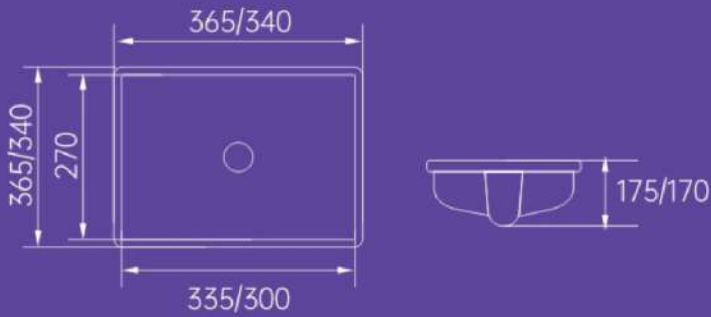

Installation Type: Wall-Mounted

Rough-in Distance: Wall drainage 60 mm.
Floor drainage 90 mm.

Urinal Type: Sensor type/ Automatic flush

APPLE GREEN

BLUEBERRY BLUE

LEMON YELLOW

ORANGE

WHITE

PEACH PINK

TF-UCWB-KID-140
TF-UCWB-KID-130

14" Under-Counter Basin
13" Under-Counter Basin

Overall Size: 365 x 305 x 175 mm./ 340 x 310 x 170 mm.

Internal Size: 335 x 270 mm./ 300 x 270 mm.

Suitable age: 3-10 years old