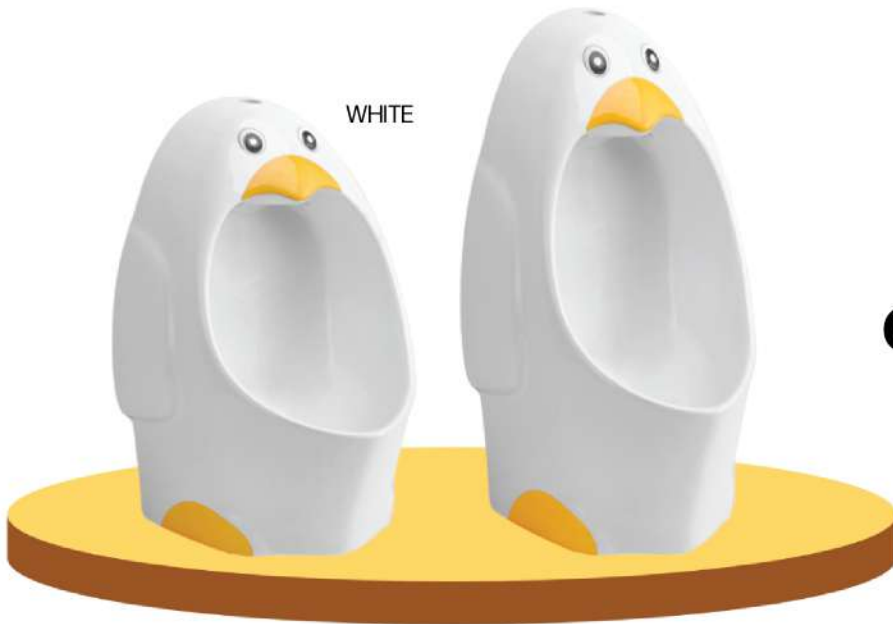

ORANGE

PEACH PINK

Size: 540 x 280 x 660 mm.
Suitable age: 3-10 years old
Material: Ceramic + PP cover seat
Flush Volume: 2L/4L
Installation: Against the wall
S-Trap Rough-in: 200/300 mm.

APPLE GREEN

BLUEBERRY BLUE

LEMON YELLOW

ORANGE

PEACH PINK

TF-OTWB-KID-324

Size: 360 x 120 x 360 mm.

Suitable age: 3-10 years old

Material: Ceramic

Installation: On top of the counter

WHITE

BASIN
Countertop Basin

CHILDREN'S URINAL

Small/large size
Lever flush system

AT-KID-328/AT-KID-329

Small Size: 290 x 220 x 400 mm.

Large Size: 345 x 300 x 610 mm.

Suitable age: 3-10 years old

PEACH PINK

LEMON YELLOW

ORANGE

Size: 360 x 290 x 610 mm.

Suitable age: 3-10 years old

Material: Ceramic

Installation: Floor Mounted (large size)

Rough-in Distance: No Fixed Rough-in Required