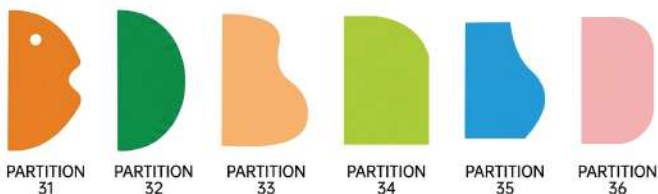

Urinal Partition No. 31-36