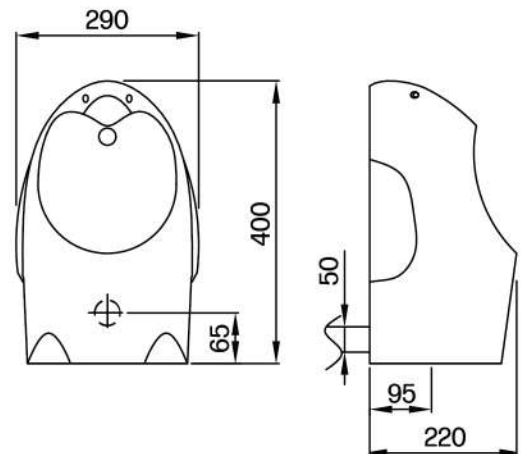

LEMON YELLOW

ORANGE

PEACH PINK

TF-OTWB-KID-324

Size: 360 x 120 x 360 mm.

Suitable age: 3-10 years old

Material: Ceramic

Installation: On top of the counter

WHITE

BASIN
Countertop Basin

CHILDREN'S URINAL

Small/large size
Lever flush system

AT-KID-328/AT-KID-329

Small Size: 290 x 220 x 400 mm.

Large Size: 345 x 300 x 610 mm.

Suitable age: 3-10 years old

Material: Ceramic

Installation: Wall Mounted (small size)

Floor Mounted (large size)

Rough-in Distance: Wall 65 mm. Floor 65 mm. (small size)

Wall 100 mm. Floor 120 mm. (large size)

APPLE GREEN

BLUEBERRY BLUE

PEACH PINK

LEMON YELLOW

ORANGE

Size: 360 x 290 x 610 mm.

Suitable age: 3-10 years old

Material: Ceramic

Installation: Floor Mounted (large size)

Rough-in Distance: No Fixed Rough-in Required