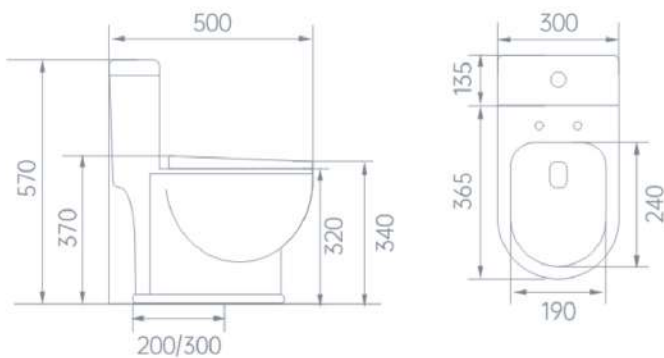

NEOMATE

Kid-Friendly Sizes.
Fun Colors.
Safe Design.

Choose Your Favorite Color

CHILDREN'S TOILET: WC-KID-2013

Siphonic One-Piece Toilet

Size: 500 x 300 x 570 mm.

Suitable age: 3-10 years old

Material: Ceramic + PP seat cover

Flush Volume: 2L/ 4L

Installation Type: Floor-Mounted, Back-to-wall installation

S-Trap Rough-in: 200/ 300 mm.

APPLE GREEN

BLUEBERRY BLUE

LEMON YELLOW

ORANGE

PEACH PINK

PEACH PINK

TF-UCWB-KID-140
TF-UCWB-KID-130

14" Under-Counter Basin
13" Under-Counter Basin

Overall Size: 365 x 305 x 175 mm./ 340 x 310 x 170 mm.

Internal Size: 335 x 270 mm./ 300 x 270 mm.

Suitable age: 3-10 years old