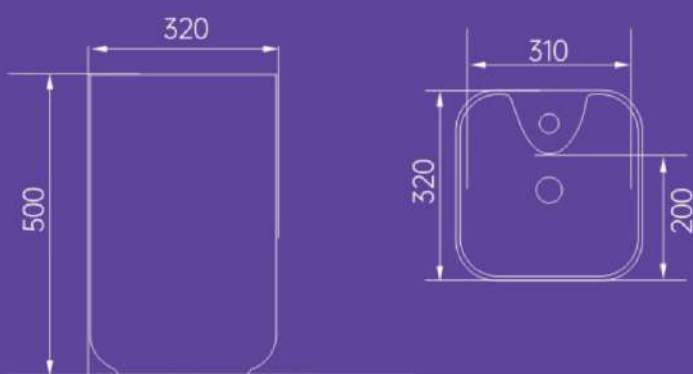

CHILDREN'S BASIN

Floor-Standing Basin