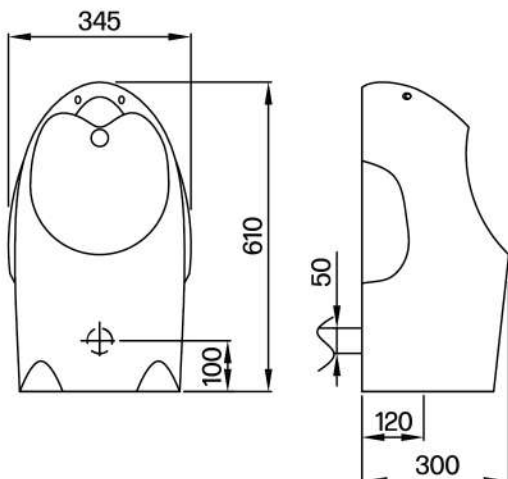

ORANGE

PEACH PINK

Size: 540 x 280 x 660 mm.
Suitable age: 3-10 years old
Material: Ceramic + PP cover seat
Flush Volume: 2L/4L
Installation: Against the wall
S-Trap Rough-in: 200/300 mm.

APPLE GREEN

BLUEBERRY BLUE

LEMON YELLOW

ORANGE

PEACH PINK

TF-OTWB-KID-324

Size: 360 x 120 x 360 mm.

Suitable age: 3-10 years old

Material: Ceramic

Installation: On top of the counter

Material: Ceramic

Installation: Wall Mounted (small size)

Floor Mounted (large size)

Rough-in Distance: Wall 65 mm. Floor 65 mm. (small size)

Wall 100 mm. Floor 120 mm. (large size)

APPLE GREEN

BLUEBERRY BLUE

PEACH PINK

LEMON YELLOW

ORANGE

Size: 360 x 290 x 610 mm.

Suitable age: 3-10 years old

Material: Ceramic

Installation: Floor Mounted (large size)

Rough-in Distance: No Fixed Rough-in Required