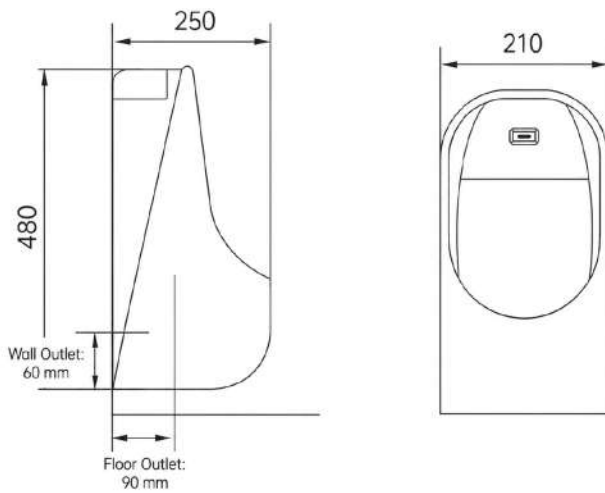

WHITE

Foot Pedal Flush Available

Multiple Color Options

CHILDREN'S URINAL: AT-KID-103

Wall mounted urinal

Size: 210 x 250 x 480 mm.

Suitable age: 3-10 years old

Material: Ceramic

Installation Type: Wall-Mounted

Rough-in Distance: Wall drainage 60 mm.
Floor drainage 90 mm.

Urinal Type: Sensor type/ Automatic flush

APPLE GREEN

BLUEBERRY BLUE

LEMON YELLOW

ORANGE

WHITE

PEACH PINK

TF-UCWB-KID-140
TF-UCWB-KID-130

14" Under-Counter Basin
13" Under-Counter Basin

Overall Size: 365 x 305 x 175 mm./ 340 x 310 x 170 mm.

Internal Size: 335 x 270 mm./ 300 x 270 mm.

Suitable age: 3-10 years old