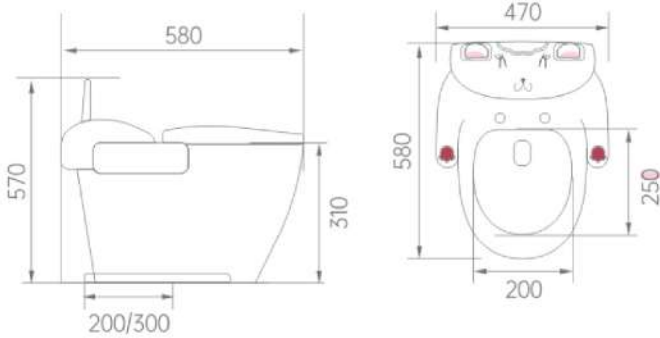

KID'S SMART TOILET: TFST-KID-2017

Size: 580 x 470 x 570 mm.

Suitable age: 3-10 years old

Material: Ceramic Body + ABS Seat Cover

Flushing System: Jet Siphon Flush

Installation Type: Back-to-wall installation

Rough-in Distance: 200/300 mm.

Heating system: Instant Heating