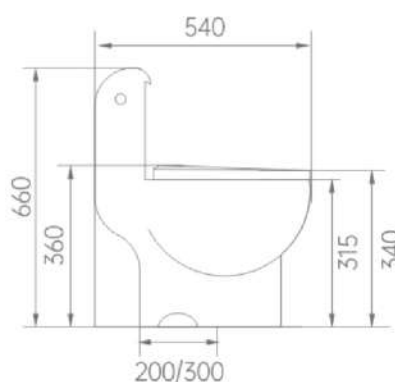

ONE-PIECE TOILET

Siphonic one-piece toilet

Size: 540x280x660 mm.

Suitable age: 3-10 years old

Material: Ceramic+ PP cover plate

Flush Volume: 2L/4L

Installation: Against the wall

Waste distance: 200/300 mm.