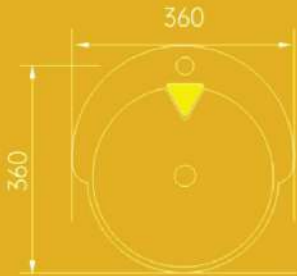

# ONE-PIECE TOILET

Siphonic one-piece toilet

Size: 540x280x660 mm.

Suitable age: 3-10 years old

Material: Ceramic+ PP cover plate

Flush Volume: 2L/4L

Installation: Against the wall

Waste distance: 200/300 mm.

ORANGE

PEACH PINK

Size: 360x120x360 mm.  
Suitable age: 3-10 years old  
Material: Ceramic  
Installation: On top of counter

**ART BASIN**  
Duckie Art Basin Series

**NEOMATE**

ORANGE

Size: 360x290x610 mm.  
 Suitable age: 3-10 years old  
 Material: Ceramic  
 Installation: Floor-standing (large type)  
 Waste: Free Discharge

Back

Bottom