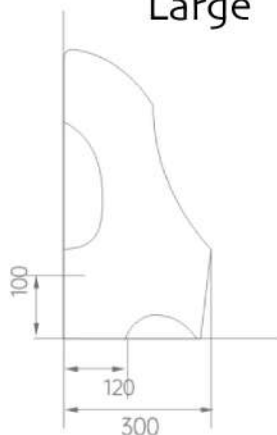

## CHILDREN URINAL

Small/Large penguin urinal  
hand flush valve

Small Size: 290x220x400 mm.

Large Size: 345x300x610 mm.

Suitable age: 3-10 years old

Material: Ceramic

Installation: Wall Mounted (small type)

Floor Standing (Large type)

Waste distance: Wall 65 mm. Floor 95mm. (small type)/  
Wall 100 mm. Floor 120 mm. (Large type)

APPLE GREEN

BLUEBERRY BLUE

PEACH PINK

Small

Large

LEMON YELLOW

ORANGE

Size: 360x290x610 mm.  
 Suitable age: 3-10 years old  
 Material: Ceramic  
 Installation: Floor-standing (large type)  
 Waste: Free Discharge

Back

Bottom