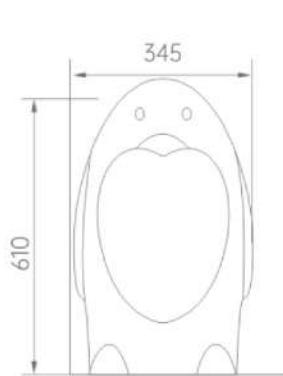

ORANGE

PEACH PINK

Size: 360x120x360 mm.  
Suitable age: 3-10 years old  
Material: Ceramic  
Installation: On top of counter

**ART BASIN**  
Duckie Art Basin Series

**NEOMATE**

## CHILDREN URINAL

Small/Large penguin urinal  
hand flush valve

Small Size: 290x220x400 mm.

Large Size: 345x300x610 mm.

Suitable age: 3-10 years old

Material: Ceramic

Installation: Wall Mounted (small type)

Floor Standing (Large type)

Waste distance: Wall 65 mm. Floor 95mm. (small type)/  
Wall 100 mm. Floor 120 mm. (Large type)

APPLE GREEN

BLUEBERRY BLUE

PEACH PINK

Small

Large

LEMON YELLOW

ORANGE

Size: 360x290x610 mm.  
 Suitable age: 3-10 years old  
 Material: Ceramic  
 Installation: Floor-standing (large type)  
 Waste: Free Discharge

Back

Bottom