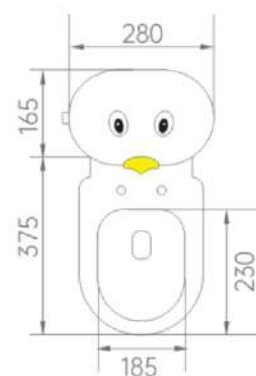

ONE-PIECE TOILET

Siphonic one-piece toilet

Size: 540x280x660 mm.

Suitable age: 3-10 years old

Material: Ceramic+ PP cover plate

Flush Volume: 2L/4L

Installation: Against the wall

Waste distance: 200/300 mm.