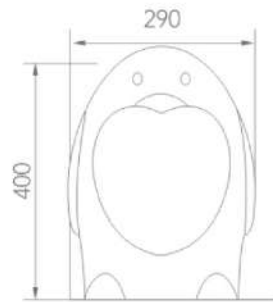

## CHILDREN URINAL

Small/Large penguin urinal  
hand flush valve

Small Size: 290x220x400 mm.

Large Size: 345x300x610 mm.

Suitable age: 3-10 years old

Material: Ceramic

Installation: Wall Mounted (small type)

Floor Standing (Large type)

Waste distance: Wall 65 mm. Floor 95mm. (small type)/  
Wall 100 mm. Floor 120 mm. (Large type)

APPLE GREEN

BLUEBERRY BLUE

PEACH PINK

Small

Large

LEMON YELLOW

ORANGE

Size: 360x290x610 mm.  
 Suitable age: 3-10 years old  
 Material: Ceramic  
 Installation: Floor-standing (large type)  
 Waste: Free Discharge

Back

Bottom