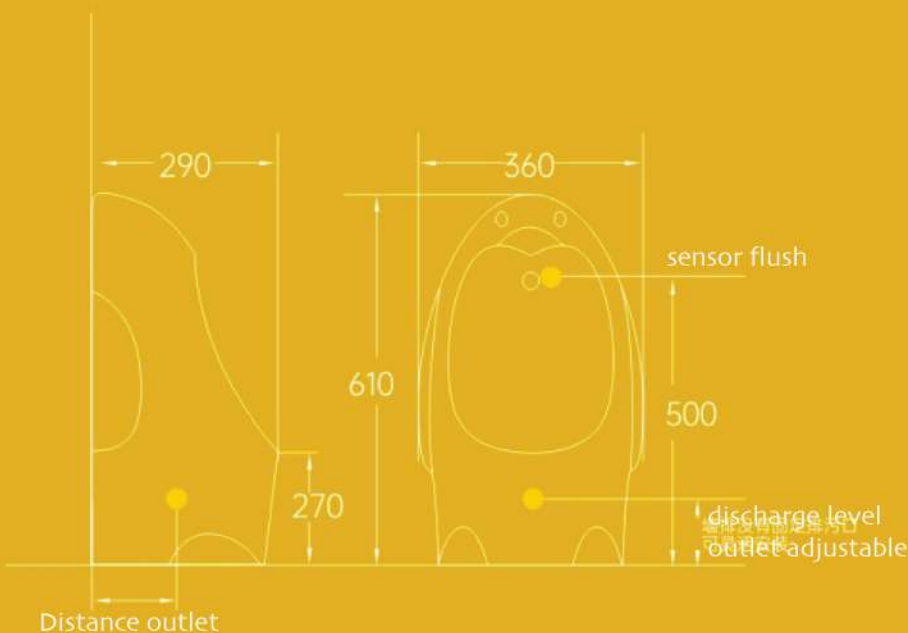

ORANGE

PEACH PINK

Size: 360x120x360 mm.  
Suitable age: 3-10 years old  
Material: Ceramic  
Installation: On top of counter

**ART BASIN**  
Duckie Art Basin Series

**NEOMATE**

Floor Standing (Large type)

Waste distance: Wall 65 mm. Floor 95mm. (small type)/  
Wall 100 mm. Floor 120 mm. (Large type)

APPLE GREEN

BLUEBERRY BLUE

PEACH PINK

Small

Large

LEMON YELLOW

ORANGE

Size: 360x290x610 mm.  
 Suitable age: 3-10 years old  
 Material: Ceramic  
 Installation: Floor-standing (large type)  
 Waste: Free Discharge

Back

Bottom

### Large Penguin Urinal Sensing Integrated

APPLE GREEN

BLUEBERRY BLUE

LEMON YELLOW

ORANGE

PEACH PINK

Kids Friendly Sanitary Ware

**NEOMATE**