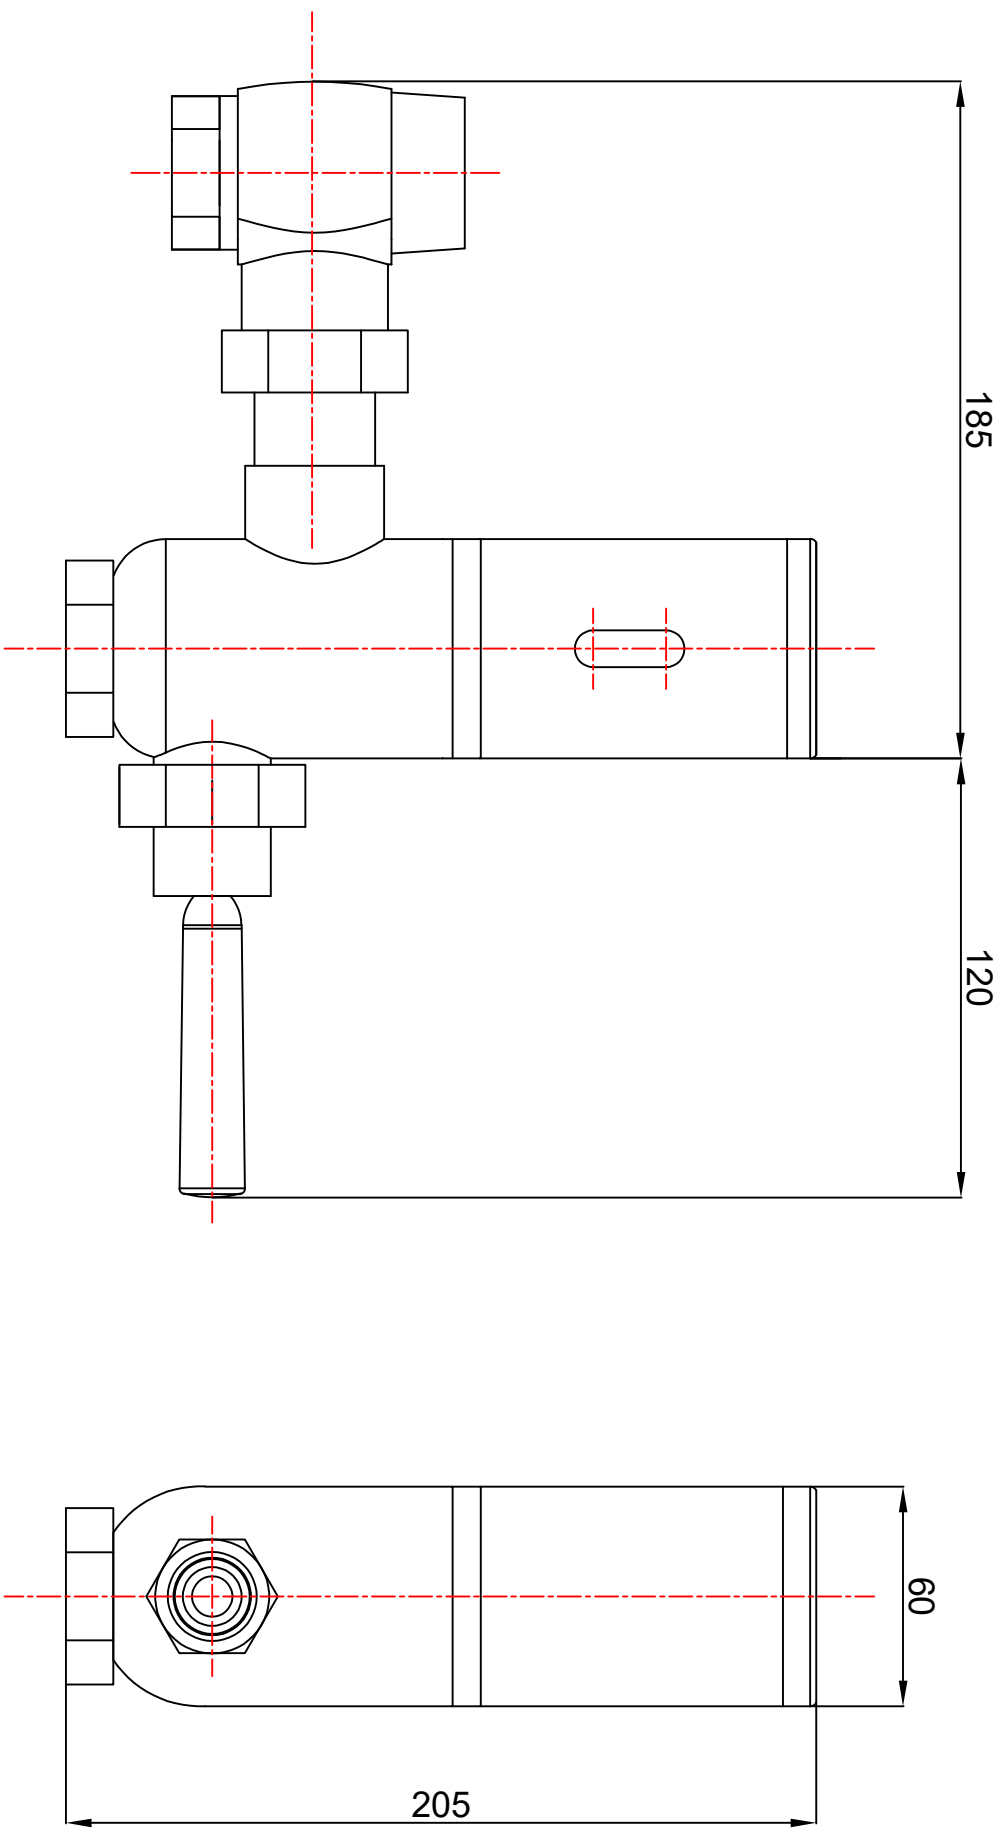

COPY TO	QTY

UNIT
mm

SCALE
1:1

DESIGNED
C. TIRAWAT
17/03/2026

DRAWN
C. TIRAWAT
17/03/2026

CHECKED

APPROVAL

MATERIAL	-	QTY	-	SET	DATE	REVISION	CHECKED	R.N.O.
TOLERANCE	±0.2	MODEL	-					
UP TO								
OVER								

THAIFAST ELECTRIC CORPORATION LIMITED
162 MOO 17 SOI KRITTA 2 TAMBON BANG PHU YAI
AMPHUR BANGPHU SAMUT PRAKAN 10540
TEL: 02-041-7413 , 02-041-7423 , 02-041-7433

PART NAME
Automatic Toilet Flush Valve

PART CODE
AT-840WC