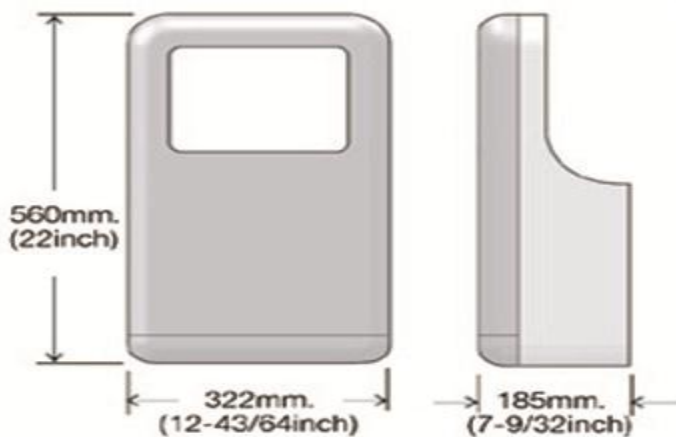

**MODEL****DRAWING**

หมวดหมู่ : JET HAND DRYER

หัวข้อ : N-4000

**รายละเอียด**

- Casing : Plastic
- Material : Plastic
- Operation Power : 1200 W
- High Brightness LED to Increase the Ease and Delight of Use
- Standby: Color Red; Active: Color Blue
- Drying Time: Less than 10-15 seconds
- Drip Proof: IP 23; Isolation: Class 1
- **PATENT: USA, EUROPE, CHINA, TAIWAN**
- Motor Type: 1HP, 400-750W, 11000-20000 R.P.M., adjustable
- Warm Air Speed Output:65-100 m/s (140-224 mi/hr), adjustable
- Dryer Shall Deliver: 89-124 m3/h (55-76 CFM), adjustable
- Heater Element: ON/OFF heating options. 300-450W, adjustable
- N.W.: 10.8 kg (23.8 lbs); G.W.: 12.8ks (28.2 lbs)
- Unit Size: 322mmW x 560mm H x 185mm D
- [12-43/64" W x 22"H x 7-9/32"D]