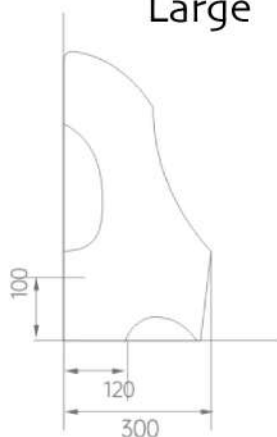

## CHILDREN URINAL

Small/Large penguin urinal  
hand flush valve

Small Size: 290x220x400 mm.

Large Size: 345x300x610 mm.

Suitable age: 3-10 years old

Material: Ceramic

Installation: Wall Mounted (small type)

Floor Standing (Large type)

Waste distance: Wall 65 mm. Floor 95mm. (small type)/  
Wall 100 mm. Floor 120 mm. (Large type)

APPLE GREEN

BLUEBERRY BLUE

PEACH PINK

Small

Large

LEMON YELLOW

ORANGE

Size: 360x290x610 mm.  
 Suitable age: 3-10 years old  
 Material: Ceramic  
 Installation: Floor-standing (large type)  
 Waste: Free Discharge

Back

Bottom