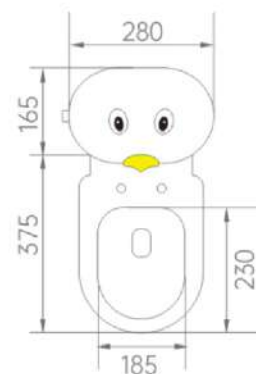

ONE-PIECE TOILET

Siphonic one-piece toilet

Size: 540x280x660 mm.

Suitable age: 3-10 years old

Material: Ceramic+ PP cover plate

Flush Volume: 2L/4L

Installation: Against the wall

Waste distance: 200/300 mm.