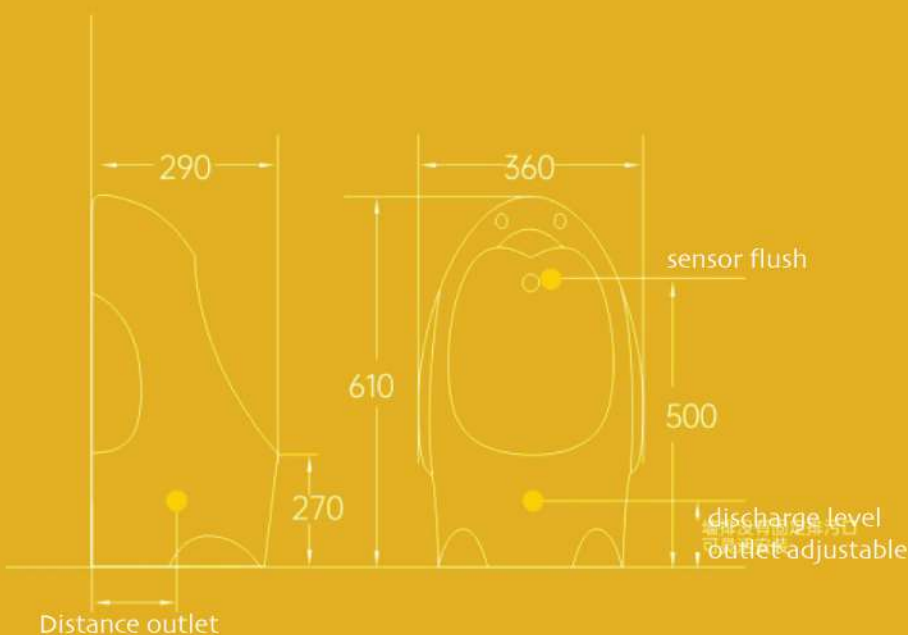

ORANGE

PEACH PINK

Size: 360x120x360 mm.  
Suitable age: 3-10 years old  
Material: Ceramic  
Installation: On top of counter

**ART BASIN**  
Duckie Art Basin Series

**NEOMATE**

Floor Standing (Large type)

Waste distance: Wall 65 mm. Floor 95mm. (small type)/  
Wall 100 mm. Floor 120 mm. (Large type)

APPLE GREEN

BLUEBERRY BLUE

PEACH PINK

Small

Large

LEMON YELLOW

ORANGE

Size: 360x290x610 mm.  
 Suitable age: 3-10 years old  
 Material: Ceramic  
 Installation: Floor-standing (large type)  
 Waste: Free Discharge

Back

Bottom

### Large Penguin Urinal Sensing Integrated

APPLE GREEN

BLUEBERRY BLUE

LEMON YELLOW

ORANGE

PEACH PINK

Kids Friendly Sanitary Ware

**NEOMATE**