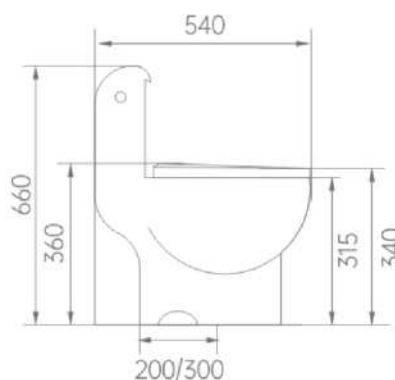

ONE-PIECE TOILET

Siphonic one-piece toilet

Size: 540x280x660 mm.

Suitable age: 3-10 years old

Material: Ceramic+ PP cover plate

Flush Volume: 2L/4L

Installation: Against the wall

Waste distance: 200/300 mm.