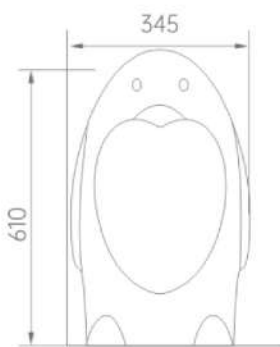

ORANGE

PEACH PINK

Size: 360x120x360 mm.  
Suitable age: 3-10 years old  
Material: Ceramic  
Installation: On top of counter

**ART BASIN**  
Duckie Art Basin Series

**NEOMATE**

## CHILDREN URINAL

Small/Large penguin urinal  
hand flush valve

Small Size: 290x220x400 mm.

Large Size: 345x300x610 mm.

Suitable age: 3-10 years old

Material: Ceramic

Installation: Wall Mounted (small type)

Floor Standing (Large type)

Waste distance: Wall 65 mm. Floor 95mm. (small type)/  
Wall 100 mm. Floor 120 mm. (Large type)

APPLE GREEN

BLUEBERRY BLUE

PEACH PINK

Small

Large

LEMON YELLOW

ORANGE

Size: 360x290x610 mm.  
 Suitable age: 3-10 years old  
 Material: Ceramic  
 Installation: Floor-standing (large type)  
 Waste: Free Discharge

Back

Bottom